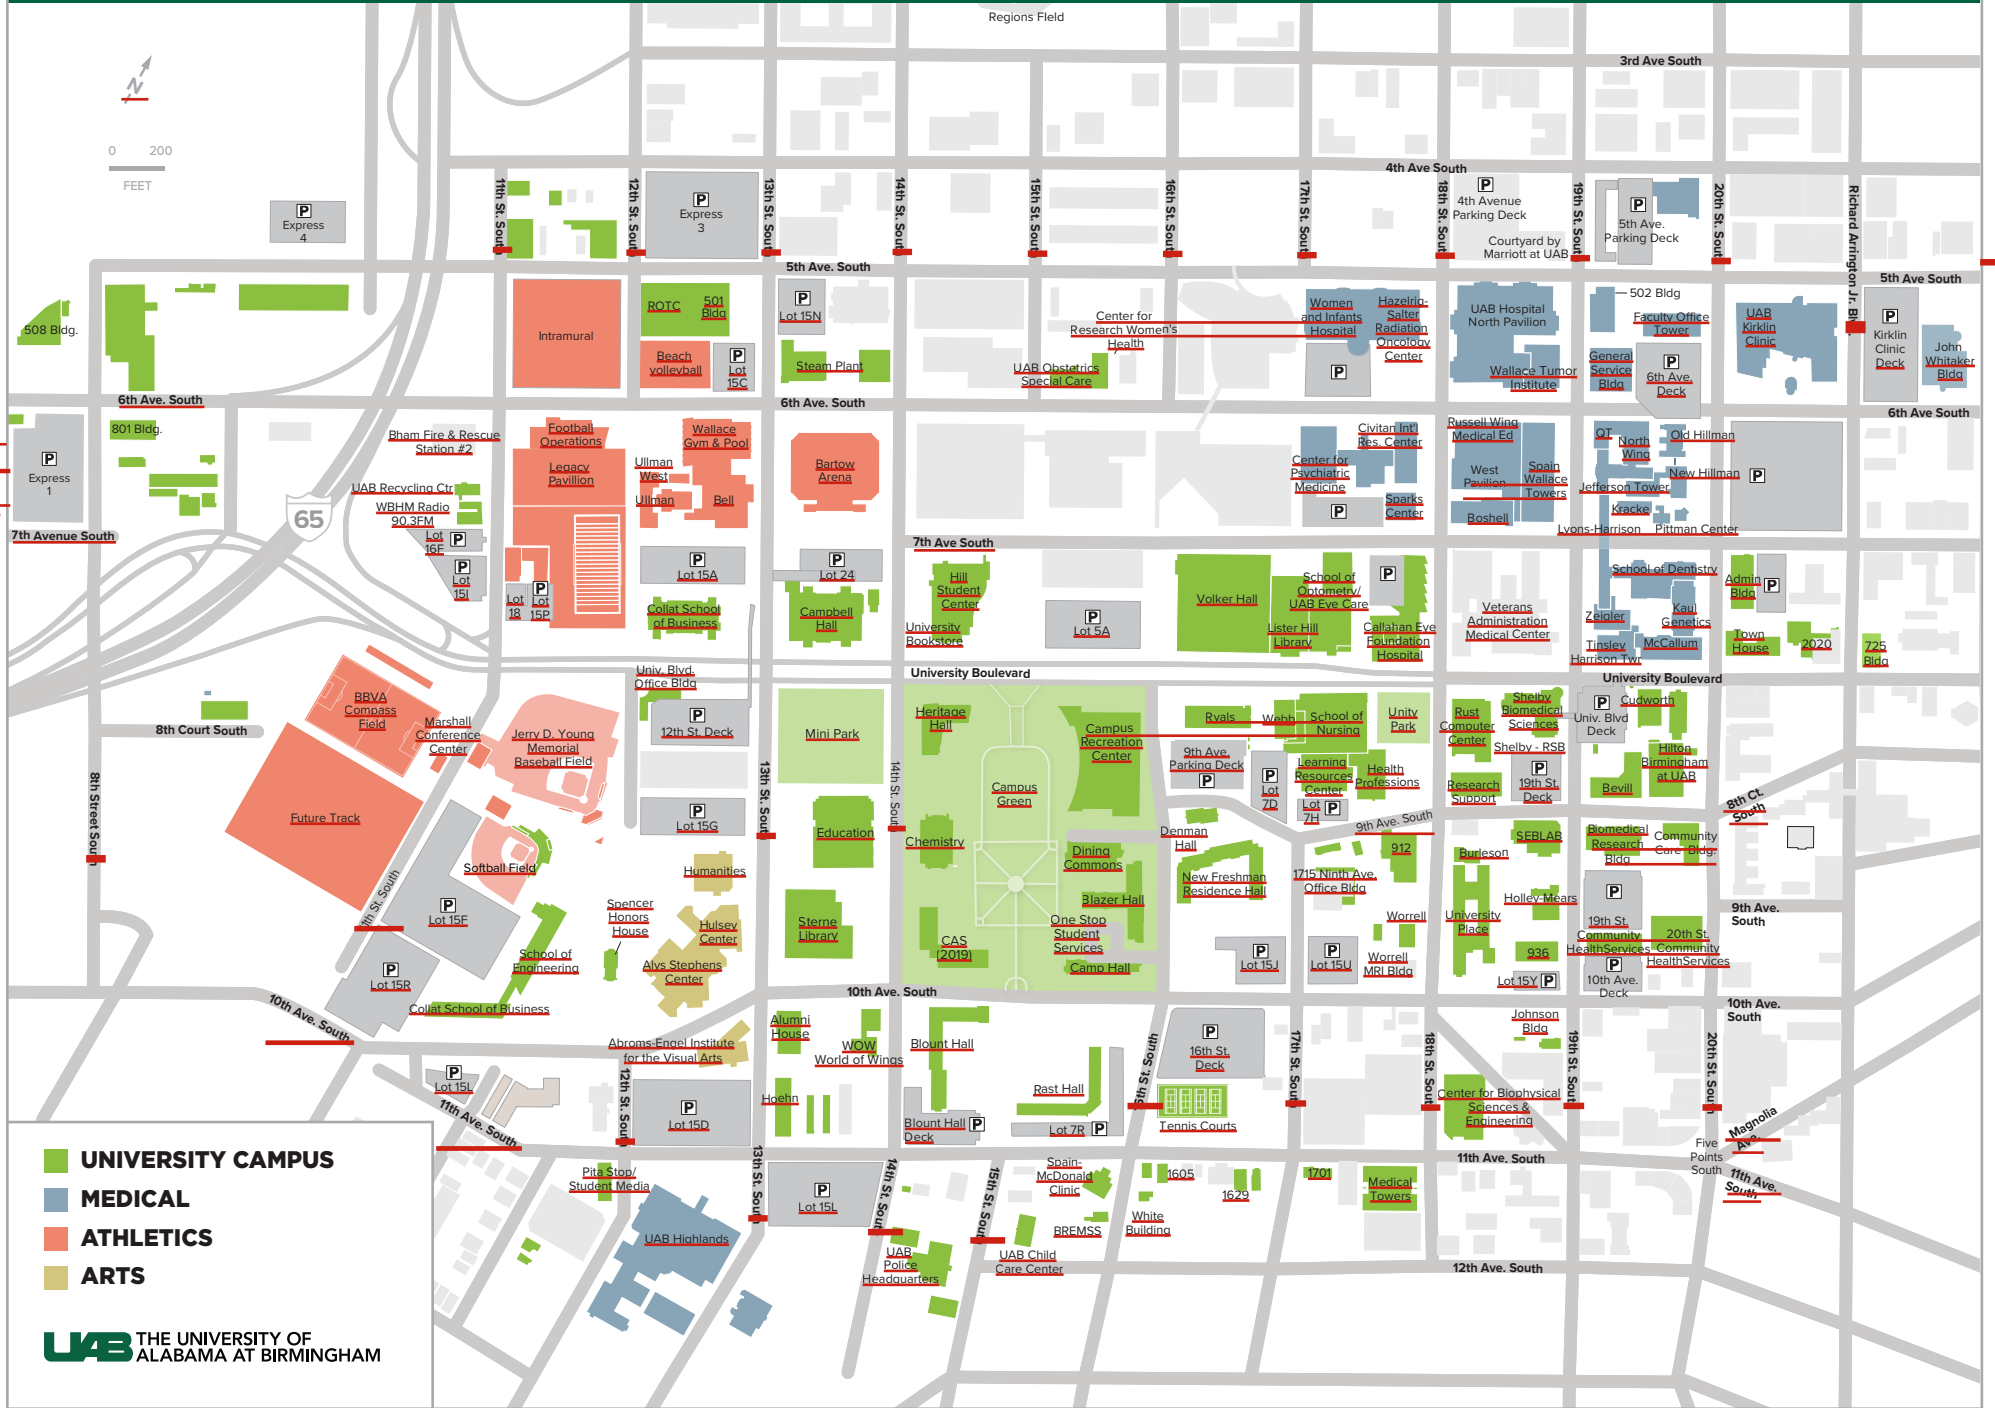

UAB CAMPUS MAP

0 200
FEET

- UNIVERSITY CAMPUS
- MEDICAL
- ATHLETICS
- ARTS